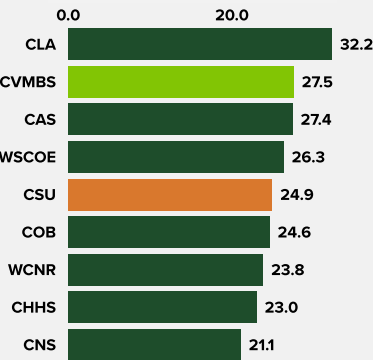

## 2024-2025 Academic Year: Education Abroad

### College of Veterinary and Biomedical Sciences TOP 5 DESTINATIONS FOR EDUCATION ABROAD

1. **Japan:** 21 students
2. **Mexico:** 19 students
3. **Zimbabwe:** 12 students
4. **Portugal:** 11 students
5. **Italy:** 10 students

### College of Veterinary and Biomedical Sciences EDUCATION ABROAD PARTICIPATION BY MAJOR

Undergraduate majors and concentrations

### College-by-College Comparison EDUCATION ABROAD PARTICIPATION

Percentage of graduating seniors who have had an international experience

Education Abroad Participation Totals

\*Includes students with double majors