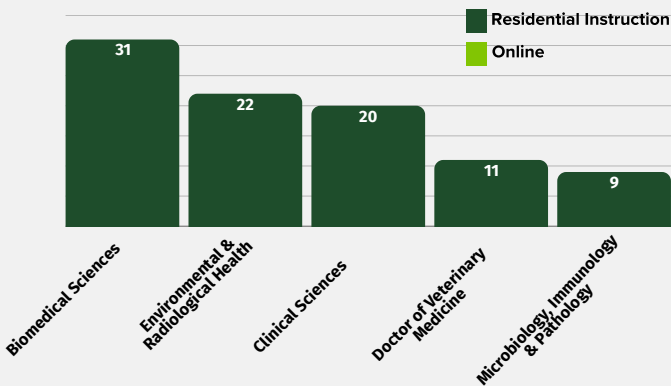

COLLEGE OF VETERINARY AND BIOMEDICAL SCIENCES GLOBAL ENGAGEMENT REPORT

Prepared by the Office of International Programs

INTERNATIONAL PROGRAMS
COLORADO STATE UNIVERSITY

2024-2025 Academic Year: International Students

College of Veterinary and Biomedical Sciences TOP 5 COUNTRIES OF ORIGIN

CVMBMS international students in 2024-2025

1. **Saudi Arabia:** 2 UG, 6 Grad
2. **Columbia:** 0 UG, 5 Grad, 2 Prof
3. **India:** 3 UG, 3 Grad
4. **Canada:** 2 UG, 1 Grad, 2 Prof
5. **Thailand:** 0 UG, 5 Grad

In the 2024-25 Academic Year, there were **93** residential instruction international students in the **CVMBMS** from **41** countries, **22** Undergraduate students, **60** Graduate students and **11** Professional students.

College of Veterinary and Biomedical Sciences INTERNATIONAL STUDENTS BY DEPARTMENT

Includes Undergraduate and Graduate Students