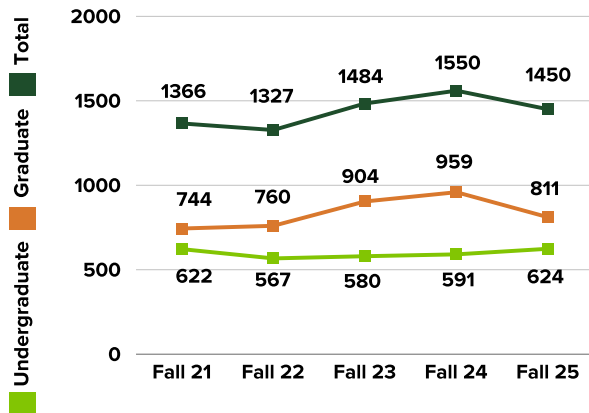

### College-by-College Comparison INTERNATIONAL ENROLLMENT

### Colorado State University TOP 5 COUNTRIES OF ORIGIN

All international students in 2024-2025

1. **India:** 366 students
2. **Kuwait:** 166 students
3. **Saudi Arabia:** 148 students
4. **China:** 112 students
5. **Bangladesh:** 68 students

There are **1,450** international students enrolled in residential instruction for the Fall 2025 semester from **109** countries. This is a **7% enrollment decrease** over **Fall 2024**.

### Colorado State University TOTAL INTERNATIONAL ENROLLMENT