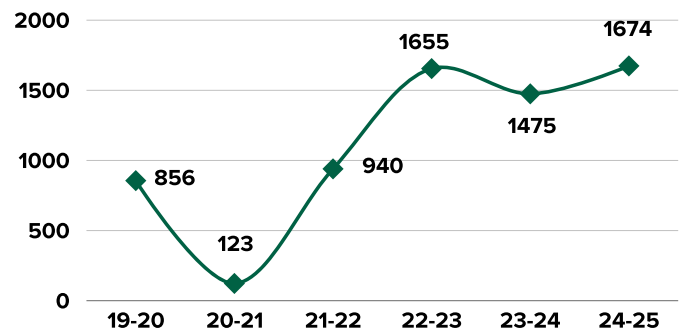

Colorado State University EDUCATION ABROAD TOTAL PARTICIPATION

2024-25 EDUCATION ABROAD FACTS & FIGURES

- 70% of participants went abroad on a short-term experience
- Undergraduate International Internships and Research Experiences: **83**
- Total funding awarded through the EA Scholarship Application: **$662,564**
- Semester at Sea Participants: **51**
- Fall 2025 First Year Seminar Abroad Programs: **6** countries with **116** total participants