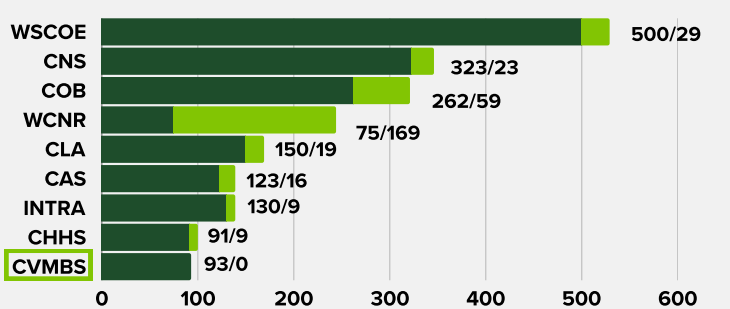

College-by-College Comparison INTERNATIONAL ENROLLMENT