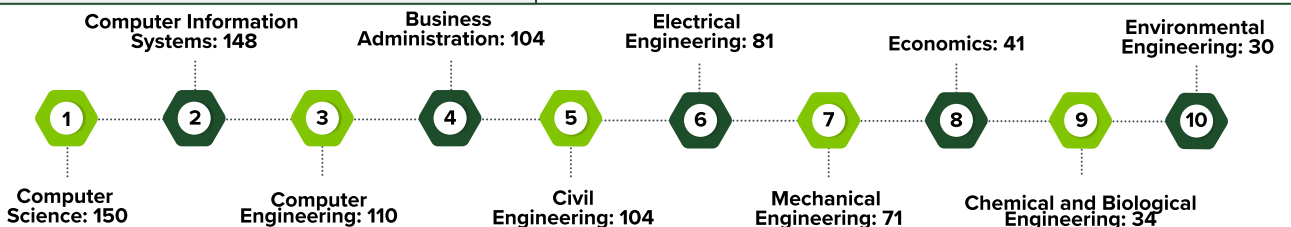

Colorado State University TOTAL INTERNATIONAL ENROLLMENT

College-by-College Comparison INTERNATIONAL SCHOLARS

COLLEGE	J-1	H1-B	OTHER (E-3, O-1, TN)	TOTAL
CNS	77	23	3	103
WSCOE	66	32	1	99
WCNR	36	20	1	57
OTHER	6	16	0	22
CAS	45	17	2	64
CVMBBS	23	21	1	45
CHHS	6	9	0	15
CLA	8	10	0	18
COB	9	9	0	18

TOP 10 MAJORS OF CSU INTERNATIONAL STUDENTS

Residential Instruction

COLLEGE OF LIBERAL ARTS: GLOBAL ENGAGEMENT REPORT

2024-2025 Academic Year: Education Abroad

College of Liberal Arts

TOP 5 DESTINATIONS FOR EDUCATION ABROAD