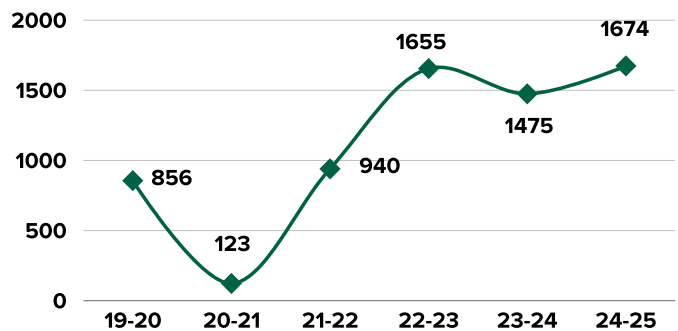

Colorado State ran 45 staff and faculty-led programs in 2024-25, **CLA led 14 of these 45 programs - 31%**

Colorado State University

TOP 5 DESTINATIONS FOR EDUCATION ABROAD

1. **Italy:** 228 students
2. **Spain:** 152 students
3. **Japan:** 97 students
4. **Mexico:** 92 students
5. ***Worldwide:** 91 students

*Includes Semester at Sea and traveling programs

Colorado State University

EDUCATION ABROAD TOTAL PARTICIPATION

2024-25

EDUCATION ABROAD FACTS & FIGURES

- 70% of participants went abroad on a short-term experience
- Undergraduate International Internships and Research Experiences: **83**
- Total funding awarded through the EA Scholarship Application: **\$662,564**
- Semester at Sea Participants: **51**
- Fall 2025 First Year Seminar Abroad Programs: **6** countries with **116** total participants