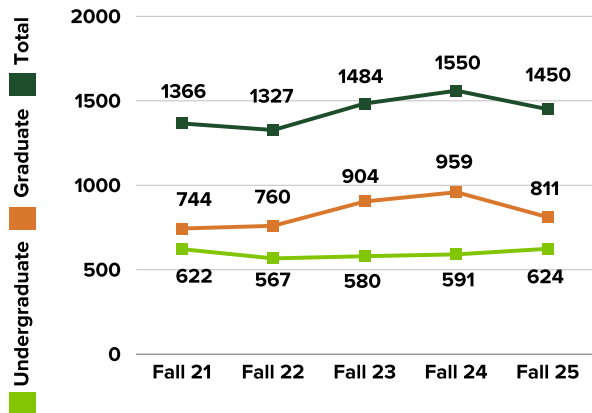

Colorado State University TOTAL INTERNATIONAL ENROLLMENT