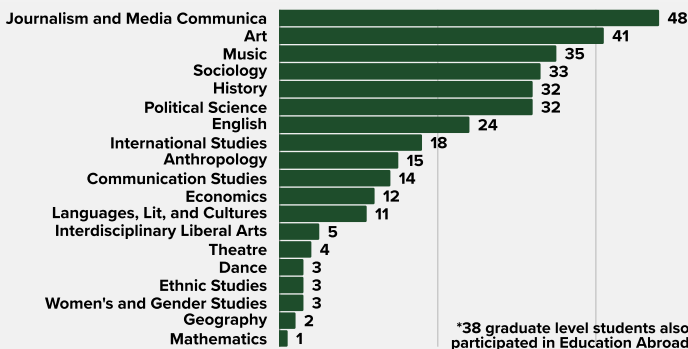

All international students in 2024-2025

1. **India:** 366 students
2. **Kuwait:** 166 students
3. **Saudi Arabia:** 148 students
4. **China:** 112 students
5. **Bangladesh:** 68 students

There are **1,450** international students enrolled in residential instruction for the Fall 2025 semester from **109** countries. This is a **7% enrollment decrease** over **Fall 2024**.

TOP 10 MAJORS OF CSU INTERNATIONAL STUDENTS

Residential Instruction

COLLEGE OF LIBERAL ARTS: GLOBAL ENGAGEMENT REPORT

2024-2025 Academic Year: Education Abroad

College of Liberal Arts

TOP 5 DESTINATIONS FOR EDUCATION ABROAD

1. **Spain:** 80 students
2. **Italy:** 60 students
3. **United Kingdom:** 43 students
4. **France:** 23 students
5. **Japan/Czech Republic:** 22 students each

College of Liberal Arts

EDUCATION ABROAD PARTICIPATION BY MAJOR

College-by-College Comparison

EDUCATION ABROAD PARTICIPATION

Percentage of graduating seniors who have had an international experience

Education Abroad Participation Totals

*Includes students with double majors