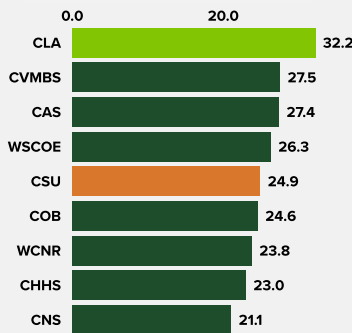

Colorado State University TOTAL INTERNATIONAL ENROLLMENT

College-by-College Comparison INTERNATIONAL SCHOLARS

COLLEGE	J-1	H1-B	OTHER (E-3, O-1, TN)	TOTAL
CNS	77	23	3	103
WSCOE	66	32	1	99
WCNR	36	20	1	57
OTHER	6	16	0	22
CAS	45	17	2	64
CVMBBS	23	21	1	45
CHHS	6	9	0	15
CLA	8	10	0	18
COB	9	9	0	18

TOP 10 MAJORS OF CSU INTERNATIONAL STUDENTS

Residential Instruction

COLLEGE OF LIBERAL ARTS: GLOBAL ENGAGEMENT REPORT

2024-2025 Academic Year: Education Abroad

College of Liberal Arts

TOP 5 DESTINATIONS FOR EDUCATION ABROAD

1. **Spain:** 80 students
2. **Italy:** 60 students
3. **United Kingdom:** 43 students
4. **France:** 23 students
5. **Japan/Czech Republic:** 22 students each

College of Liberal Arts

EDUCATION ABROAD PARTICIPATION BY MAJOR

College-by-College Comparison

EDUCATION ABROAD PARTICIPATION

Percentage of graduating seniors who have had an international experience

Education Abroad Participation Totals

*Includes students with double majors