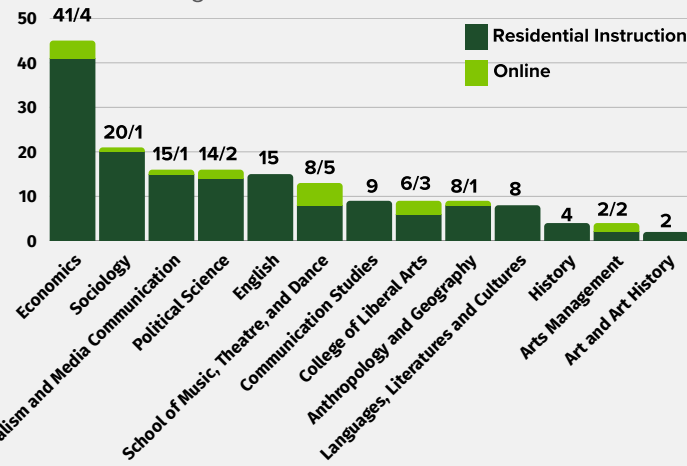

COLLEGE OF LIBERAL ARTS GLOBAL ENGAGEMENT REPORT

Prepared by the Office of International Programs

INTERNATIONAL PROGRAMS
COLORADO STATE UNIVERSITY

2024-2025 Academic Year: International Students

College of Liberal Arts TOP 5 COUNTRIES OF ORIGIN

CLA international students in 2024-2025

1. **China:** 2 UG, 14 Grad
2. **Saudi Arabia:** 14 UG, 0 Grad
3. **Bangladesh:** 0 UG, 10 Grad
4. **India:** 3 UG, 7 Grad
5. **Kuwait:** 7 UG, 0 Grad

In the 2024-25 Academic Year, there were **150** residential instruction international students in the **CLA** from **49** countries, **67** Undergraduate students, **84** Graduate students.

College of Liberal Arts INTERNATIONAL STUDENTS BY DEPARTMENT

Includes Undergraduate and Graduate Students

College-by-College Comparison INTERNATIONAL ENROLLMENT

Colorado State University TOP 5 COUNTRIES OF ORIGIN

All international students in 2024-2025

1. **India:** 366 students
2. **Kuwait:** 166 students
3. **Saudi Arabia:** 148 students
4. **China:** 112 students
5. **Bangladesh:** 68 students

There are **1,450** international students enrolled in residential instruction for the Fall 2025 semester from **109** countries. This is a **7% enrollment decrease** over **Fall 2024**.