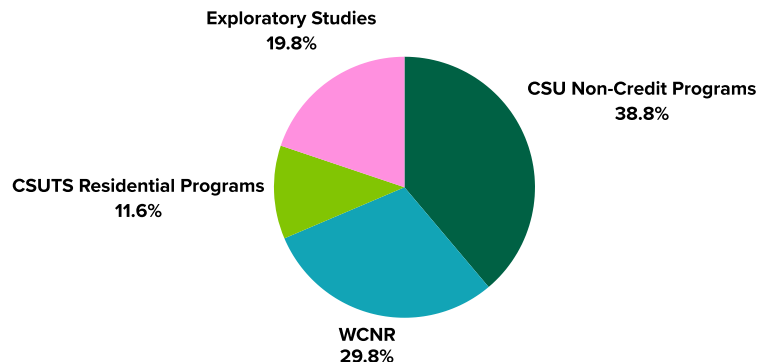

CSU TODOS SANTOS ENGAGEMENT

Colorado State University INTERNATIONAL PARTNERSHIPS

Visit col.st/Tf1sM or scan the QR code to see a list of Colorado State University's international partnerships

Colorado State University GLOBAL ENGAGEMENT DATA

Visit col.st/N8esC or scan the QR code to see year over year data and institutional global engagement trends