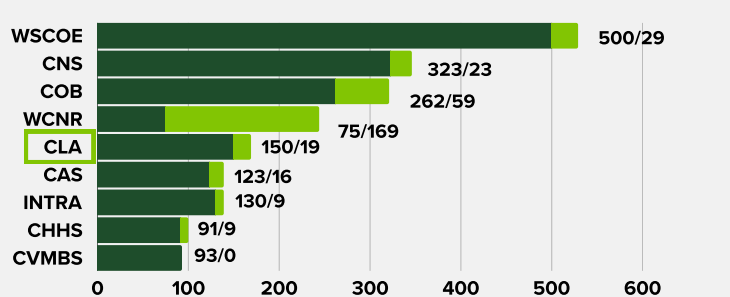

COLLEGE OF LIBERAL ARTS GLOBAL ENGAGEMENT REPORT

Prepared by the Office of International Programs

INTERNATIONAL PROGRAMS
COLORADO STATE UNIVERSITY

2024-2025 Academic Year: International Students

College of Liberal Arts TOP 5 COUNTRIES OF ORIGIN

CLA international students in 2024-2025

1. **China:** 2 UG, 14 Grad
2. **Saudi Arabia:** 14 UG, 0 Grad
3. **Bangladesh:** 0 UG, 10 Grad
4. **India:** 3 UG, 7 Grad
5. **Kuwait:** 7 UG, 0 Grad

In the 2024-25 Academic Year, there were **150** residential instruction international students in the **CLA** from **49** countries, **67** Undergraduate students, **84** Graduate students.

College of Liberal Arts INTERNATIONAL STUDENTS BY DEPARTMENT

Includes Undergraduate and Graduate Students

College-by-College Comparison INTERNATIONAL ENROLLMENT

Colorado State University TOP 5 COUNTRIES OF ORIGIN

All international students in 2024-2025

1. **India:** 366 students
2. **Kuwait:** 166 students
3. **Saudi Arabia:** 148 students
4. **China:** 112 students
5. **Bangladesh:** 68 students

There are **1,450** international students enrolled in residential instruction for the Fall 2025 semester from **109** countries. This is a **7% enrollment decrease** over **Fall 2024**.